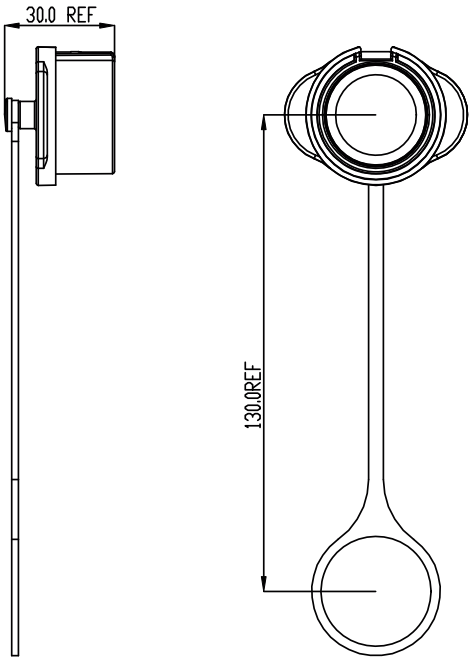

02 9928 CPMF0

Accessories Quicklock

Protecting cap for field-attachable connectors with locking latch, IP65, size 28

02

9928 CPMF0

Materials

Cap	PBT
Seal	Rubber

Associated products

- Accessories
- ☞ 2840 ... T20C... T
 - ☞ 2850 ... T20C... T

02 9928 CPMF0

Designation	Pole Number	PU (Pieces)	MDQ (Pieces)
9928 CPMF0	-	10	120