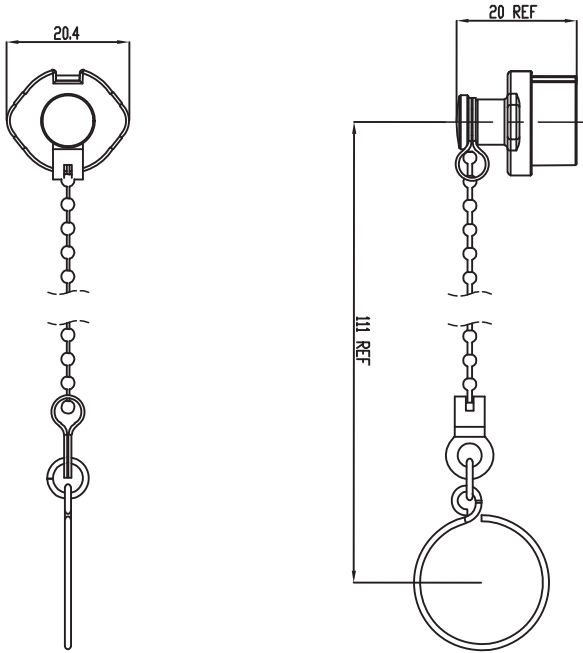

02 9923 CPMF0

Accessories Quicklock

Protecting cap for field-attachable connectors with locking latch, IP65, size 12

02 9923 CPMF0

Environmental conditions

Temperature range -40/+80 °C

Materials

Cap PBT¹
Seal Rubber
Chain metal

¹ outdoor sustainable (F1 according to UL 746C)

Mechanical data

Protection class IP65¹
¹ in mated condition

Associated products

Accessories
☞ 2350 ... T06CB T

02 9923 CPMF0

Designation	Pole Number	PU (Pieces)	MDQ (Pieces)
9923 CPMF0	-	15	120